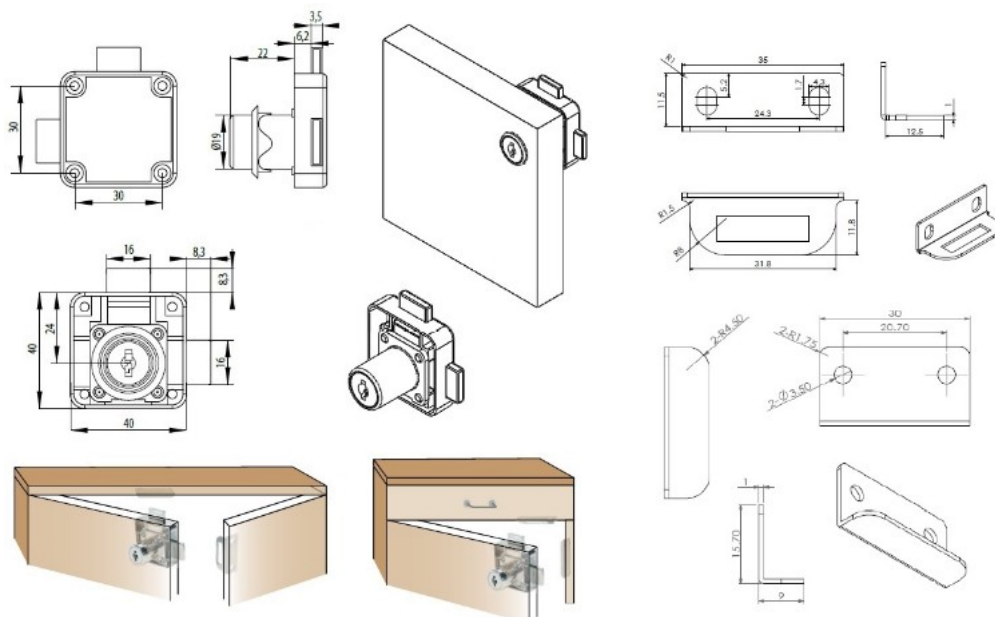

## Description:

Rim Lock 850,  $\varnothing 19 \times 22$ mm "L", Double Locking, CK SISO, W/ 2 L-Shaped Metal Strikers, Perfect F/Double Door Cabinets,, Left Hand

## Item number:

14.01.251-0

Units	Box	Carton	HS Code	Barcode
Pcs.	20	200	8301300000	
				5704866032995

LEFT